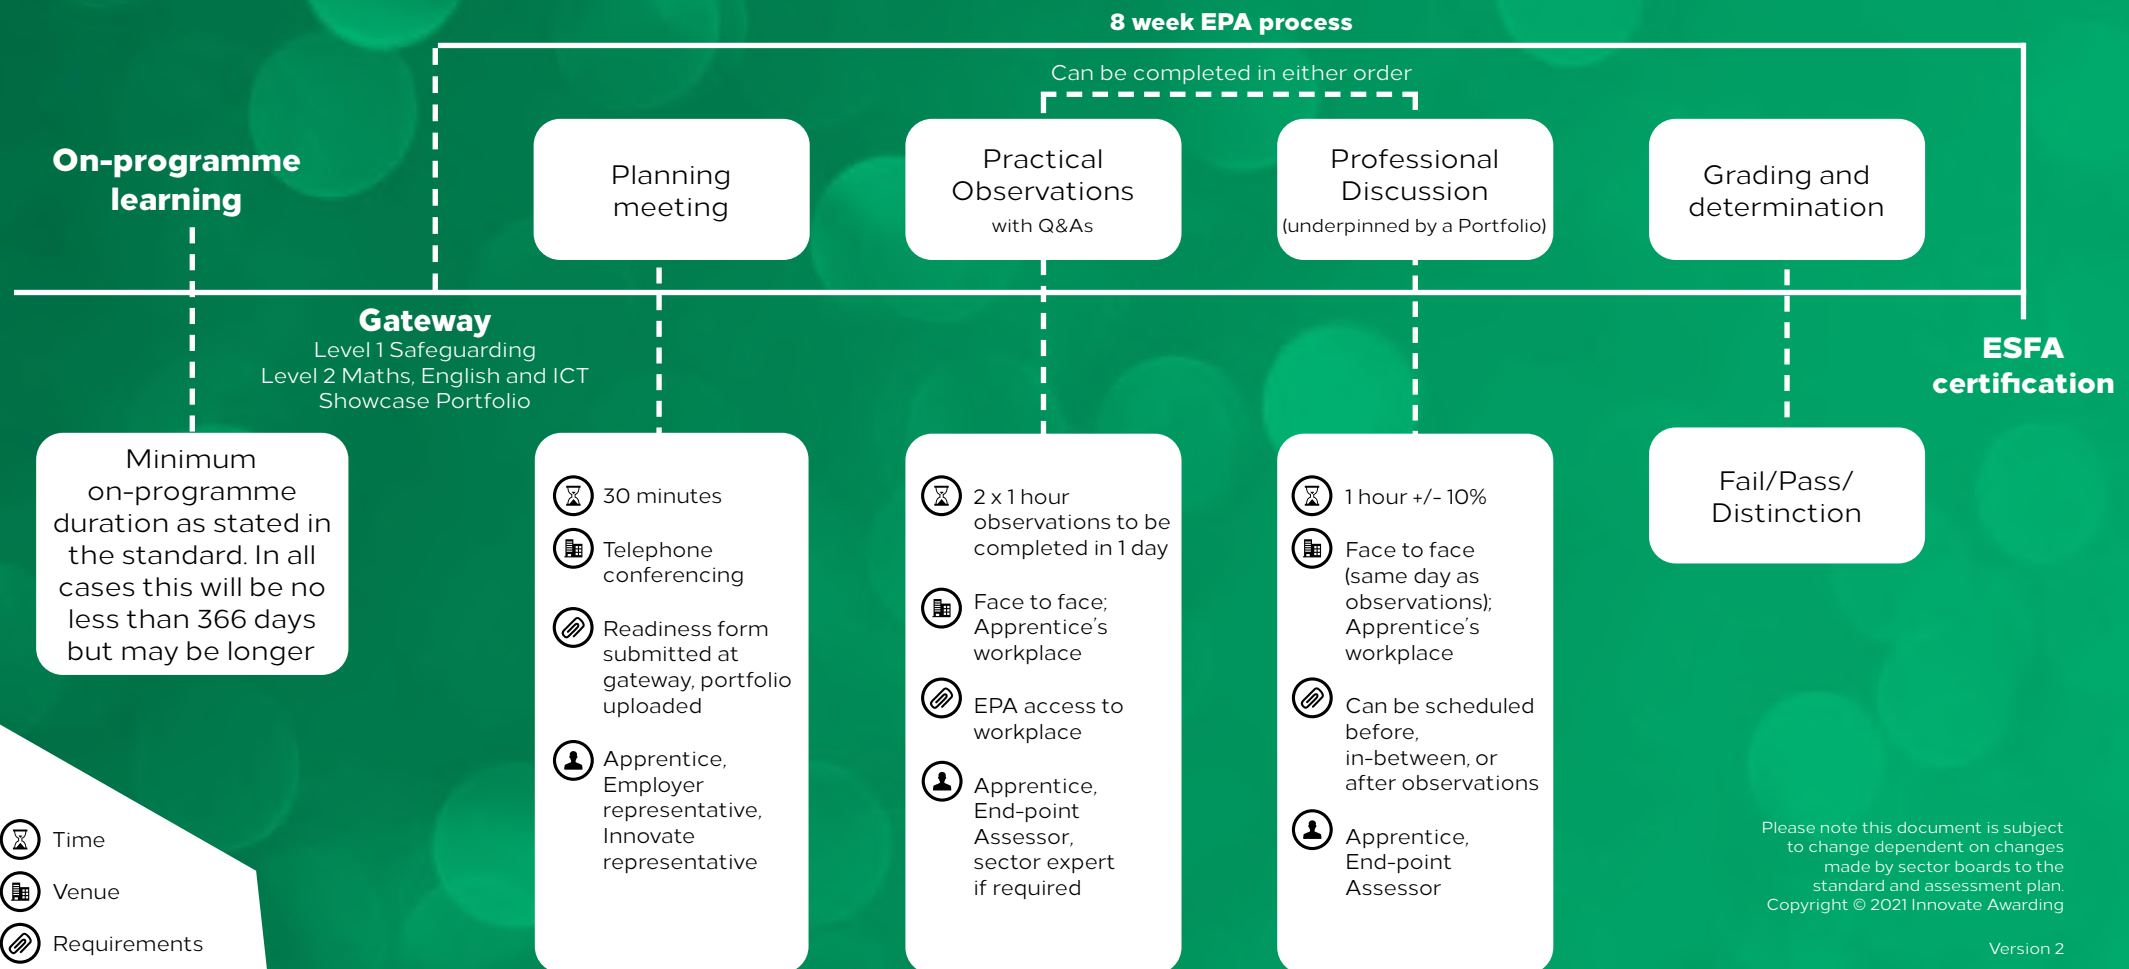

Apprentice End-point Assessment Journey

This is the order of events for an apprentice End-point Assessment journey, following our standard operational model.

Assessment plans can be found at <https://www.instituteofapprenticeships.org/apprenticeship-standards/learning-mentor-v1-0>