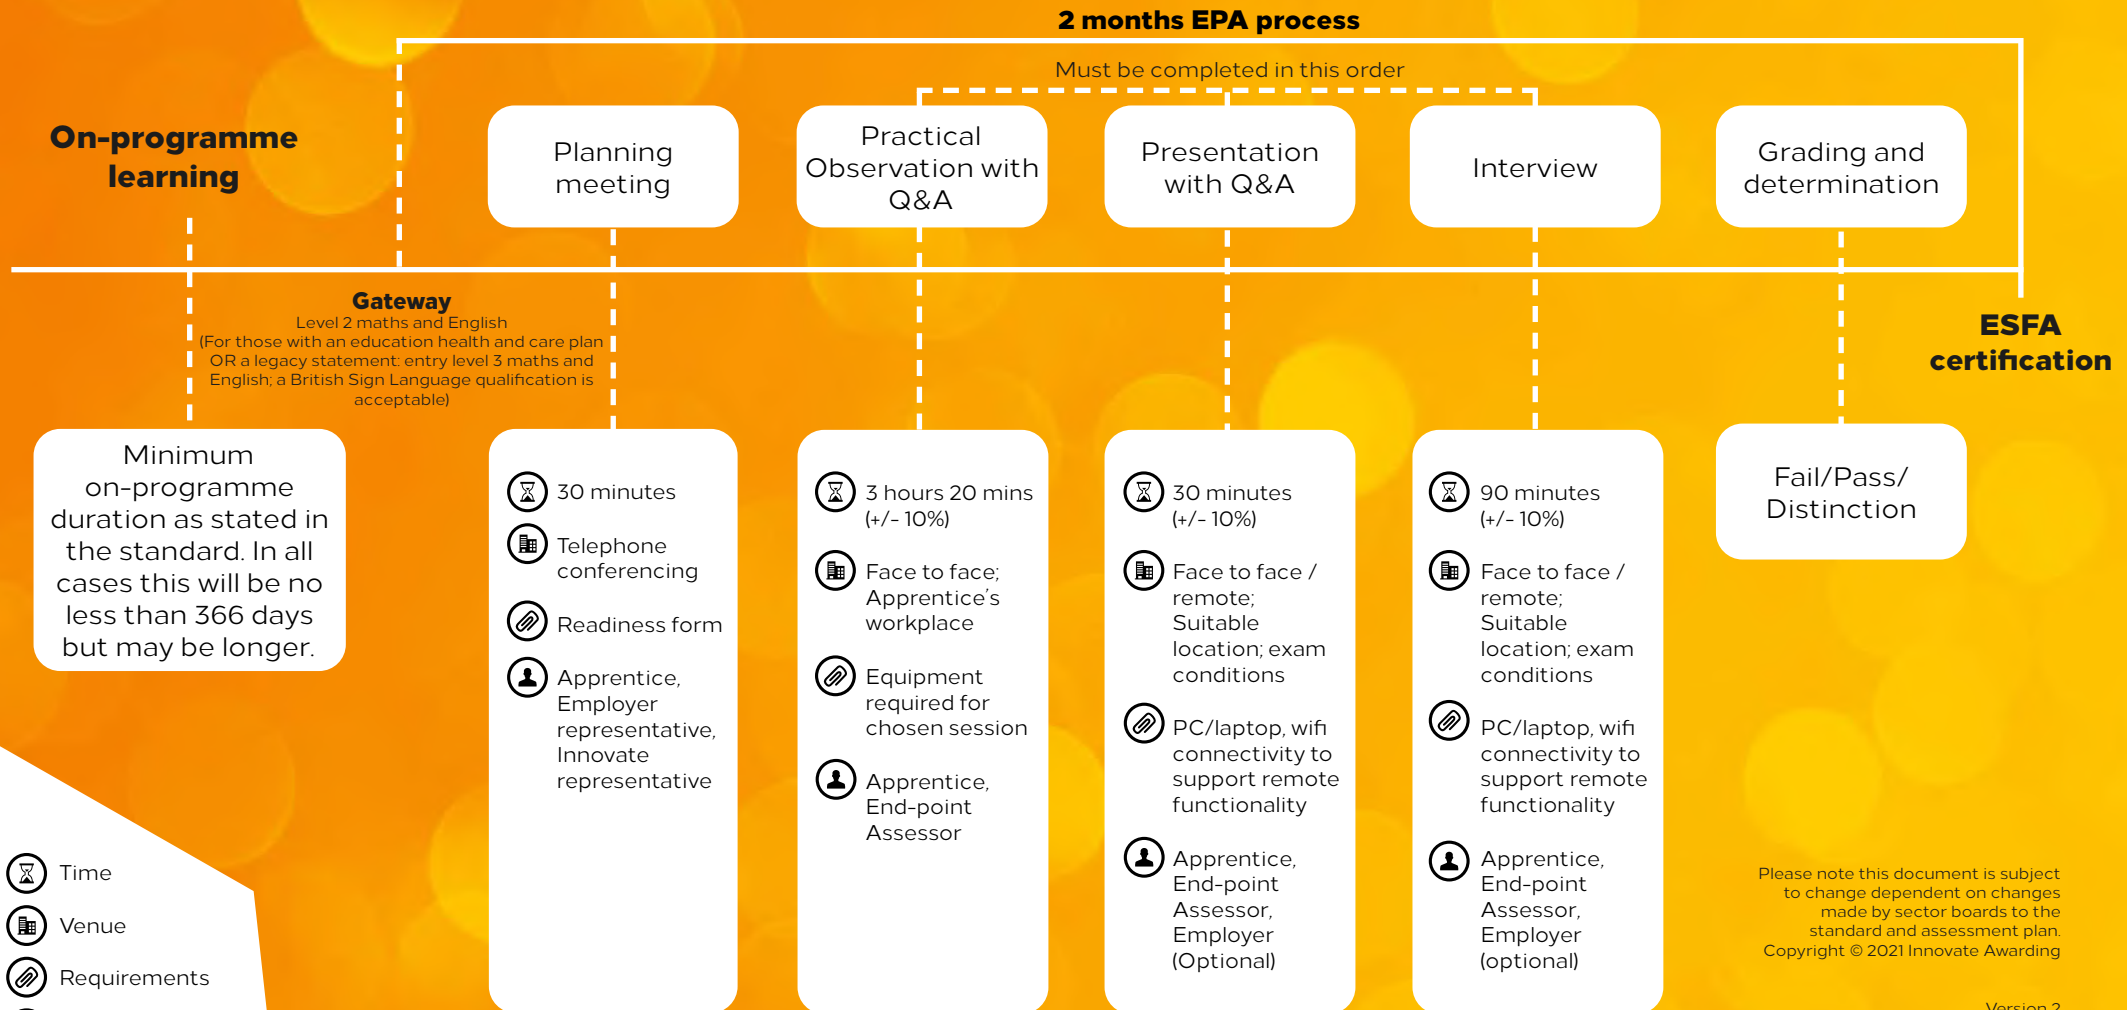

Apprentice End-point Assessment Journey

This is the order of events for an apprentice End-point Assessment journey, following our standard operational model.

Assessment plans can be found at <https://www.instituteforapprenticeships.org/apprenticeship-standards/personal-trainer-v1-0>

-  Time
-  Venue
-  Requirements
-  Attendees